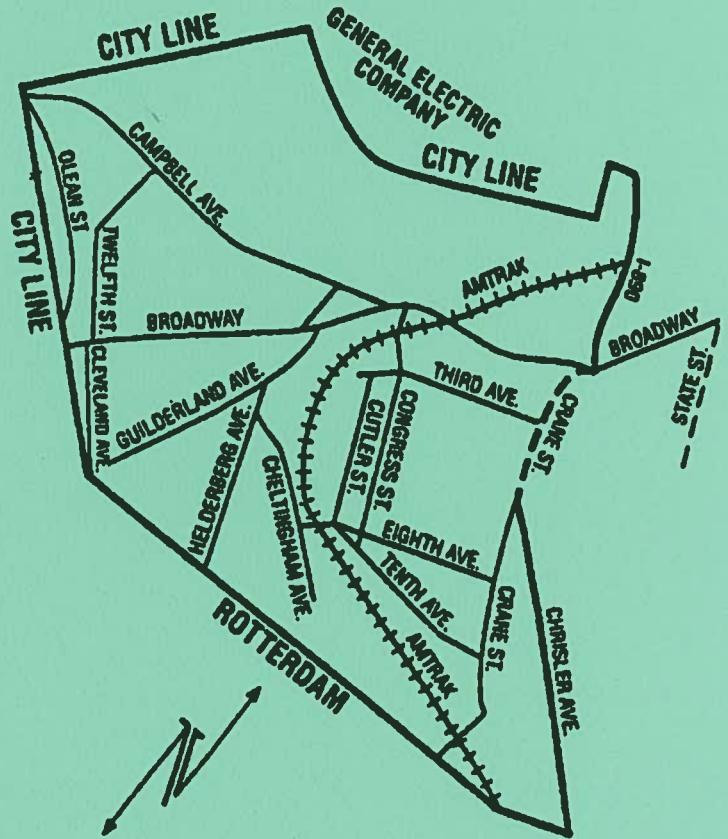

WASTE COLLECTION DATES

District #3 - See Map on Reverse
Mont Pleasant Valley - Bellevue

The calendar below indicates your trash collection date from January 2017 to December 2017.

JANUARY 2017							JULY 2017							
S	M	T	W	T	F	S	S	M	T	W	T	F	S	
1	2	3	4	5	6	7	2	3	4	5	6	7	8	
8	9	10	11	12	13	14	9	10	11	12	13	14	15	
15	16	17	18	19	20	21	16	17	18	19	20	21	22	
22	23	24	25	26	27	28	23	24	25	26	27	28	29	
29	30	31					30	31						
FEBRUARY 2017							AUGUST 2017							
S	M	T	W	T	F	S	S	M	T	W	T	F	S	
			1	2	3	4	6	7	8	9	10	11	12	
5	6	7	8	9	10	11	13	14	15	16	17	18	19	
12	13	14	15	16	17	18	20	21	22	23	24	25	26	
19	20	21	22	23	24	25	27	28	29	30	31			
26	27	28												
MARCH 2017							SEPTEMBER 2017							
S	M	T	W	T	F	S	S	M	T	W	T	F	S	
			1	2	3	4	3	4	5	6	7	8	9	
5	6	7	8	9	10	11	10	11	12	13	14	15	16	
12	13	14	15	16	17	18	17	18	19	20	21	22	23	
19	20	21	22	23	24	25	24	25	26	27	28	29	30	
26	27	28	29	30	31									
APRIL 2017							OCTOBER 2016							
S	M	T	W	T	F	S	S	M	T	W	T	F	S	
						1	1	2	3	4	5	6	7	
2	3	4	5	6	7	8	8	9	10	11	12	13	14	
9	10	11	12	13	14	15	15	16	17	18	19	20	21	
16	17	18	19	20	21	22	22	23	24	25	26	27	28	
23	24	25	26	27	28	29	29	30	31					
30														
MAY 2017							NOVEMBER 2017							
S	M	T	W	T	F	S	S	M	T	W	T	F	S	
				1	2	3				1	2	3	4	
4	5	6	7	8	9	10	5	6	7	8	9	10	11	
11	12	13	14	15	16	17	12	13	14	15	16	17	18	
18	19	20	21	22	23	24	19	20	21	22	23	24	25	
25	26	27	28	29	30	31	26	27	28	29	30			
JUNE 2017							DECEMBER 2017							
S	M	T	W	T	F	S	S	M	T	W	T	F	S	
				1	2	3							1	2
4	5	6	7	8	9	10	3	4	5	6	7	8	9	
11	12	13	14	15	16	17	10	11	12	13	14	15	16	
18	19	20	21	22	23	24	17	18	19	20	21	22	23	
25	26	27	28	29	30		24	25	26	27	28	29	30	
							31							

Any Questions? Call the Hotline 382-5144

Map of District #3 Mont Pleasant - Bellevue

Showing Boundaries

———— Streets included in collection district

- - - - Streets not included in collection district

BOTH SIDES OF THE STREET ARE INCLUDED IN THE COLLECTION DISTRICT UNLESS OTHERWISE NOTED