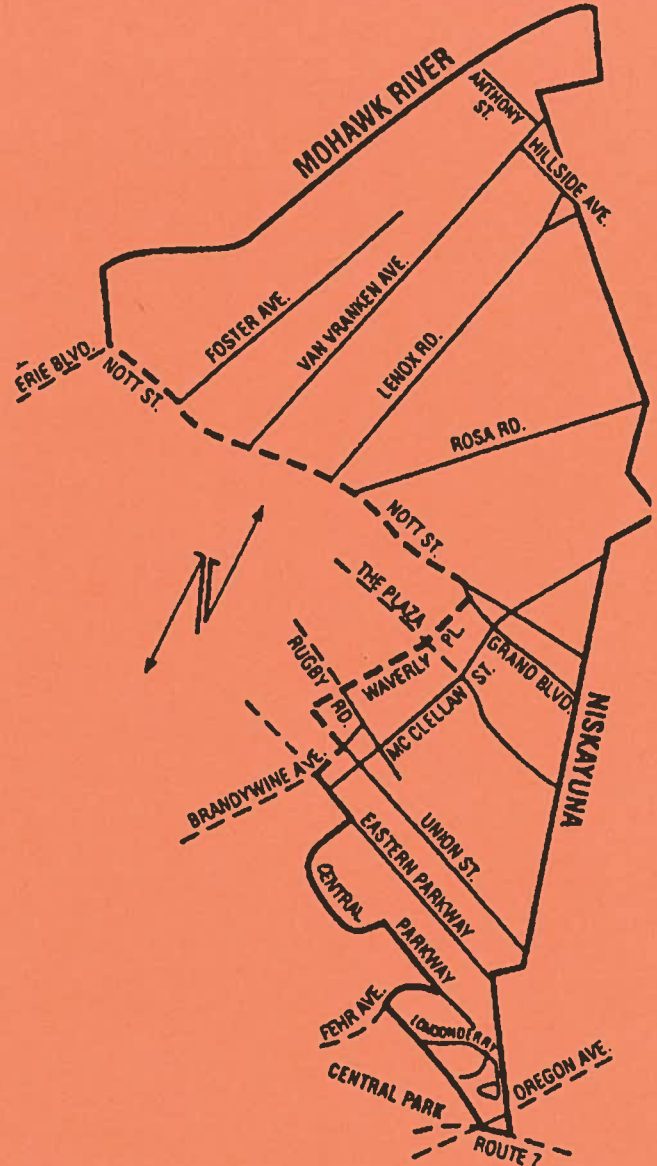

WASTE COLLECTION DATES

District #5 - See Map on Reverse
North Schenectady - Upper Union St.

The calendar below indicates your trash collection date from January 2017 to December 2017.

JANUARY 2017							JULY 2017						
S	M	T	W	T	F	S	S	M	T	W	T	F	S
1	2	3	4	5	6	7	2	3	4	5	6	7	8
8	9	10	11	12	13	14	9	10	11	12	13	14	15
15	16	17	18	19	20	21	16	17	18	19	20	21	22
22	23	24	25	26	27	28	23	24	25	26	27	28	29
29	30	31					30	31					
FEBRUARY 2017							AUGUST 2017						
S	M	T	W	T	F	S	S	M	T	W	T	F	S
			1	2	3	4	6	7	8	9	10	11	12
5	6	7	8	9	10	11	13	14	15	16	17	18	19
12	13	14	15	16	17	18	20	21	22	23	24	25	26
19	20	21	22	23	24	25	27	28	29	30	31		
26	27	28											
MARCH 2017							SEPTEMBER 2017						
S	M	T	W	T	F	S	S	M	T	W	T	F	S
			1	2	3	4	3	4	5	6	7	8	9
5	6	7	8	9	10	11	10	11	12	13	14	15	16
12	13	14	15	16	17	18	17	18	19	20	21	22	23
19	20	21	22	23	24	25	24	25	26	27	28	29	30
26	27	28	29	30	31								
APRIL 2017							OCTOBER 2016						
S	M	T	W	T	F	S	S	M	T	W	T	F	S
						1	1	2	3	4	5	6	7
2	3	4	5	6	7	8	8	9	10	11	12	13	14
9	10	11	12	13	14	15	15	16	17	18	19	20	21
16	17	18	19	20	21	22	22	23	24	25	26	27	28
23	24	25	26	27	28	29	29	30	31				
30													
MAY 2017							NOVEMBER 2017						
S	M	T	W	T	F	S	S	M	T	W	T	F	S
	1	2	3	4	5	6				1	2	3	4
7	8	9	10	11	12	13	5	6	7	8	9	10	11
14	15	16	17	18	19	20	12	13	14	15	16	17	18
21	22	23	24	25	26	27	19	20	21	22	23	24	25
28	29	30	31				26	27	28	29	30		
JUNE 2017							DECEMBER 2017						
S	M	T	W	T	F	S	S	M	T	W	T	F	S
				1	2	3						1	2
4	5	6	7	8	9	10	3	4	5	6	7	8	9
11	12	13	14	15	16	17	10	11	12	13	14	15	16
18	19	20	21	22	23	24	17	18	19	20	21	22	23
25	26	27	28	29	30		24	25	26	27	28	29	30
							31						

Any Questions? Call the Hotline 382-5144

Map of District #5 North Schenectady - Upper Union St.

Showing Boundaries

———— Streets included in collection district

- - - - Streets **not** included in collection district