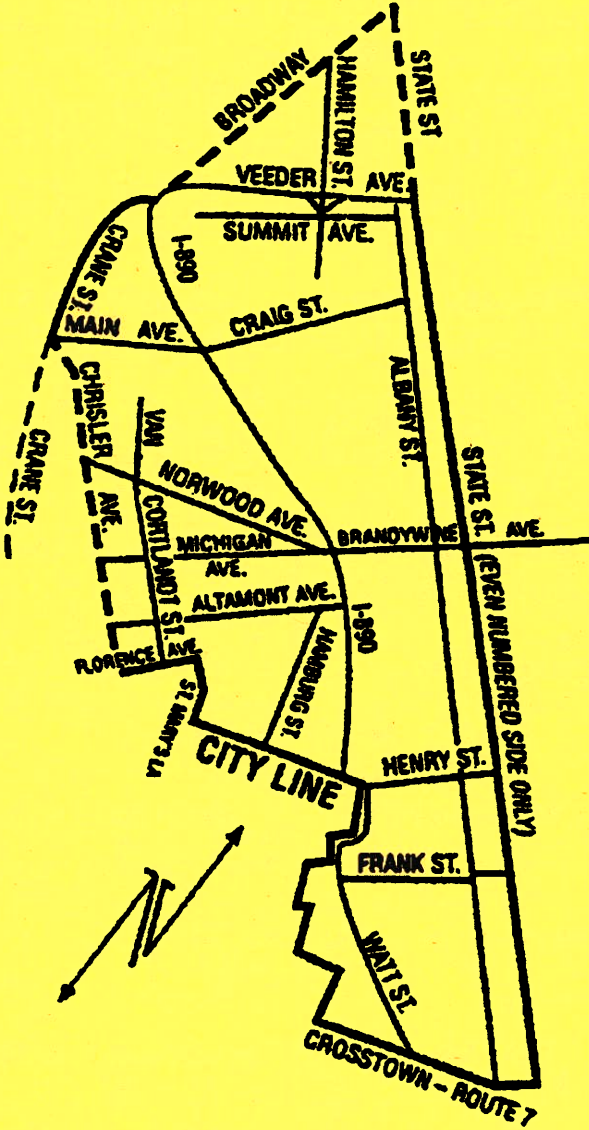

# MAP OF DISTRICT #2

PLEASANT VALLEY (MONT PLEASANT - HAMILTON HILL)  
Showing Boundaries

———— Streets included in collection district  
 - - - - Streets NOT included in collection district

**BOTH SIDES OF THE STREET ARE INCLUDED IN THE COLLECTION DISTRICT UNLESS OTHERWISE NOTED**

# WASTE COLLECTION DATES

PLEASANT VALLEY (MONT PLEASANT - HAMILTON HILL)  
 District #2 - See Map on Reverse

The calendar below indicates your trash collection date from January 2019 to December 2019.

JANUARY 2019							JULY 2019							
S	M	T	W	T	F	S	S	M	T	W	T	F	S	
		1	2	3	4	5			1	2	3	4	5	6
6	7	8	9	10	11	12	7	8	9	10	11	12	13	
13	14	15	16	17	18	19	14	15	16	17	18	19	20	
20	21	22	23	24	25	26	21	22	23	24	25	26	27	
27	28	29	30	31			28	29	30	31				