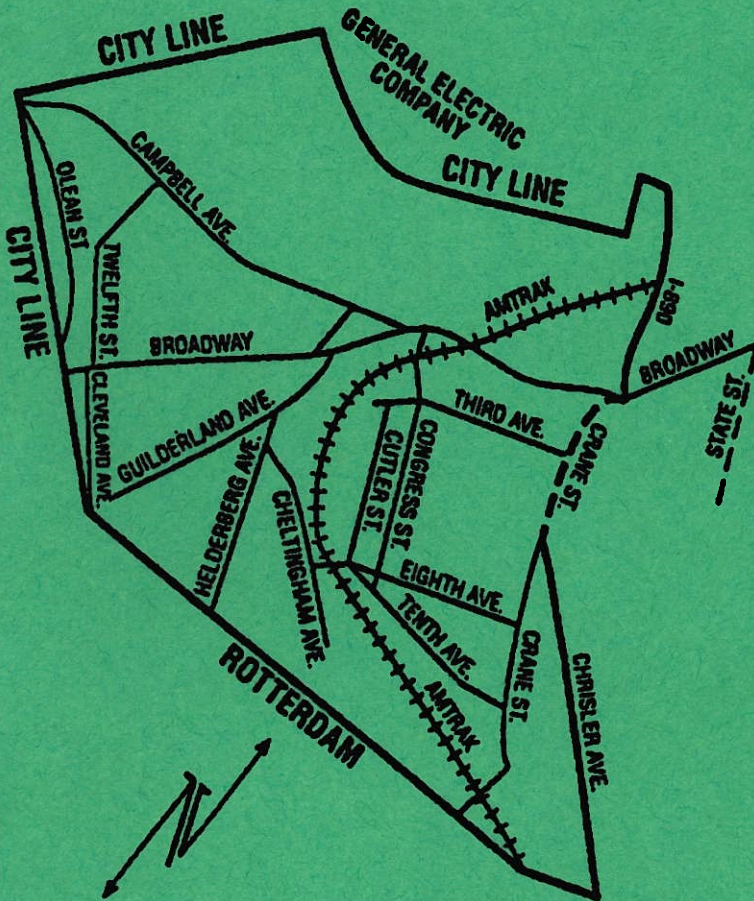

# MAP OF DISTRICT #3

## MONT PLEASANT - BELLEVUE

Showing Boundaries

———— Streets included in collection district  
 - - - - Streets NOT included in collection district

**BOTH SIDES OF THE STREET ARE INCLUDED IN THE COLLECTION DISTRICT UNLESS OTHERWISE NOTED**

### DECEMBER 2019

S	M	T	W	T	F	S
1	2	3	4	5	6	7
8	9	10	11	12	13	14
15	16	17	18	19	20	21
22	23	24	25	26	27	28
29	30	31				

○ - Your Trash Collection Day    □ - Holiday

**Waste Collection Pickup Starts at 6:15am**