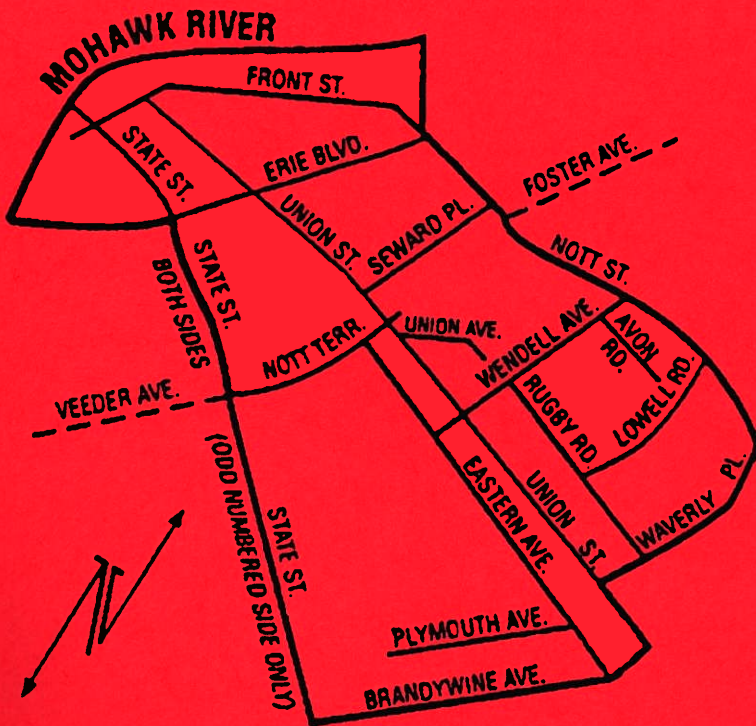

MAP OF DISTRICT #4

DOWNTOWN - CENTRAL SCHENECTADY

Showing Boundaries

———— Streets included in collection district

----- Streets NOT included in collection district

BOTH SIDES OF THE STREET ARE INCLUDED IN THE COLLECTION DISTRICT UNLESS OTHERWISE NOTED

WASTE COLLECTION DATES

DOWNTOWN - CENTRAL SCHENECTADY

District #4 - See Map on Reverse

The calendar below indicates your trash collection date
from January 2019 to December 2019.

JANUARY 2019

S	M	T	W	T	F	S
		1	2	3	4	5
6	7	8	9	10	11	12
13	14	15	16	17	18	19
20	21	22	23	24	25	26
27	28	29	30	31		

DECEMBER 2019

S	M	T	W	T	F	S
1	2	3	4	5	6	7
8	9	10	11	12	13	14
15	16	17	18	19	20	21
22	23	24	25	26	27	28
29	30	31				

○ - Your Trash Collection Day □ - Holiday

Waste Collection Pickup Starts at 6:15am

Don't put waste on the curb before 2:00pm the day before