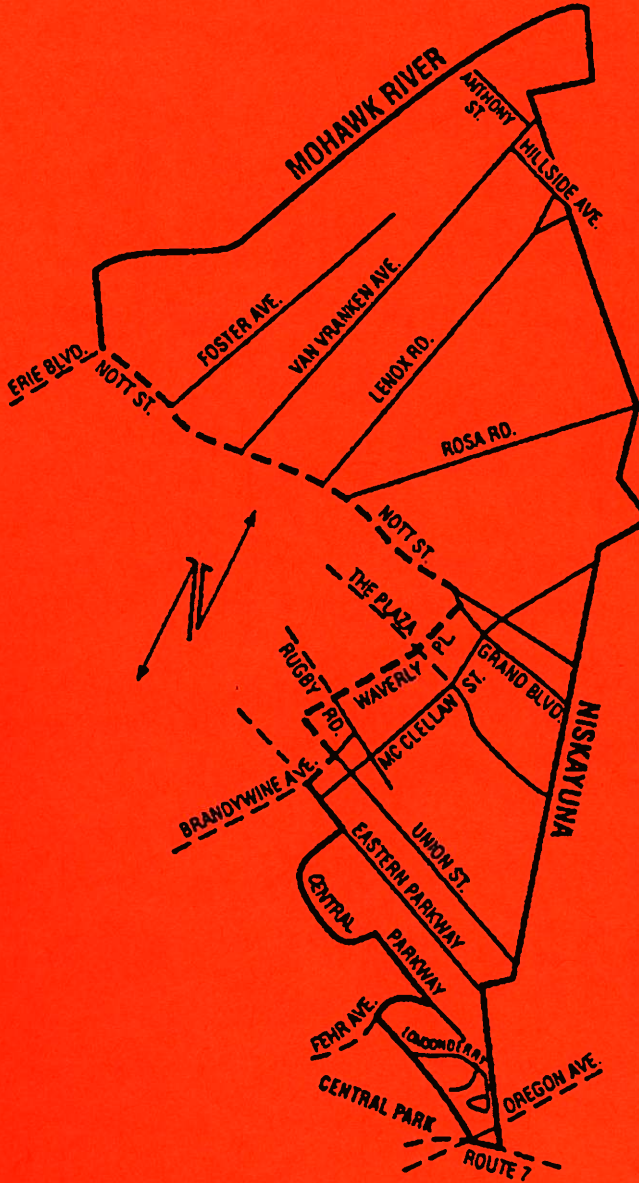

MAP OF DISTRICT #5

NORTH SCHENECTADY - UPPER UNION ST.
Showing Boundaries

———— Streets included in collection district

- - - - Streets NOT included in collection district

BOTH SIDES OF THE STREET ARE INCLUDED IN THE COLLECTION DISTRICT UNLESS OTHERWISE NOTED

WWW.CITYOFSCHENECTADY.COM

WASTE COLLECTION DATES

NORTH SCHENECTADY - UPPER UNION ST.

District #5 - See Map on Reverse

The calendar below indicates your trash collection date
from January 2019 to December 2019.

○ - Your Trash Collection Day □ - Holiday

Waste Collection Pickup Starts at 6:15am

Don't put waste on the curb before 2:00pm the day before

Follow The Solid Waste Preparation Requirements
given in the Recycling Brochure