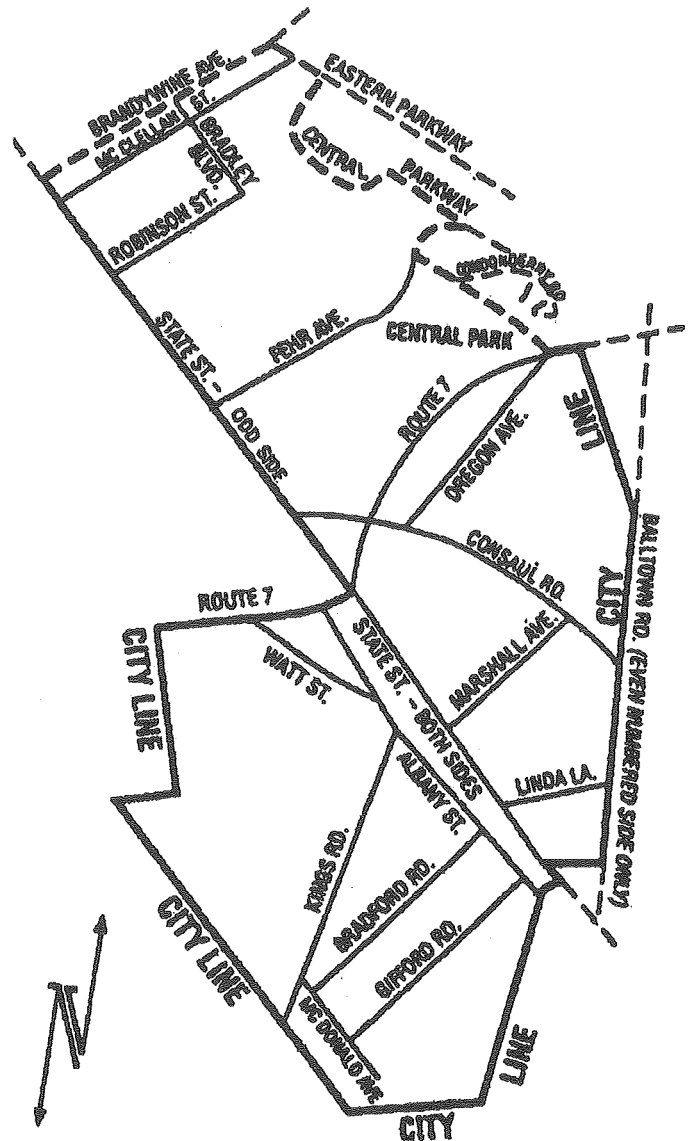

## NOVEMBER 2019

S	M	T	W	T	F	S
					1	2
3	4	5	6	7	8	9
10	11	12	13	14	15	16
17	18	19	20	21	22	23
24	25	26	27	28	29	30

## DECEMBER 2019

S	M	T	W	T	F	S
1	2	3	4	5	6	7
8	9	10	11	12	13	14
15	16	17	18	19	20	21
22	23	24	25	26	27	28
29	30	31				

○ - Your Trash Collection Day    □ - Holiday

**Waste Collection Pickup Starts at 6:15am**

# MAP OF DISTRICT #1

WOODLAWN - CENTRAL PARK

Showing Boundaries

———— Streets included in collection district

----- Streets NOT included in collection district

**BOTH SIDES OF THE STREET ARE INCLUDED IN THE COLLECTION DISTRICT UNLESS OTHERWISE NOTED**