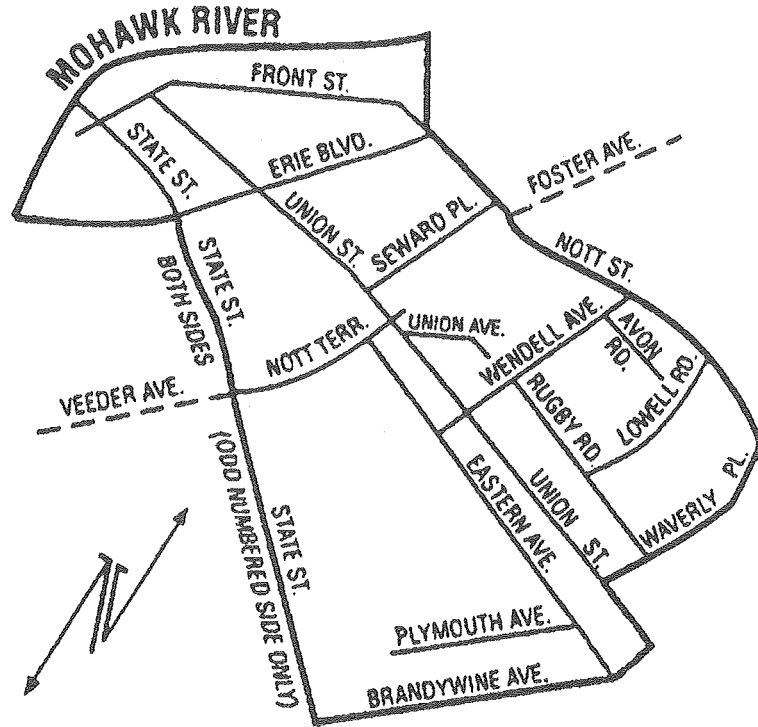

DECEMBER 2019

S	M	T	W	T	F	S
1	2	3	4	5	6	7
8	9	10	11	12	13	14
15	16	17	18	19	20	21
22	23	24	25	26	27	28
29	30	31				

○ - Your Trash Collection Day □ - Holiday

Waste Collection Pickup Starts at 6:15am

Don't put waste on the curb before 2:00pm the day before

Follow The Solid Waste Preparation Requirements given in the Recycling Brochure

Any Questions? Call the Hotline 518-382-5144

MAP OF DISTRICT #4

DOWNTOWN - CENTRAL SCHENECTADY

Showing Boundaries

———— Streets included in collection district