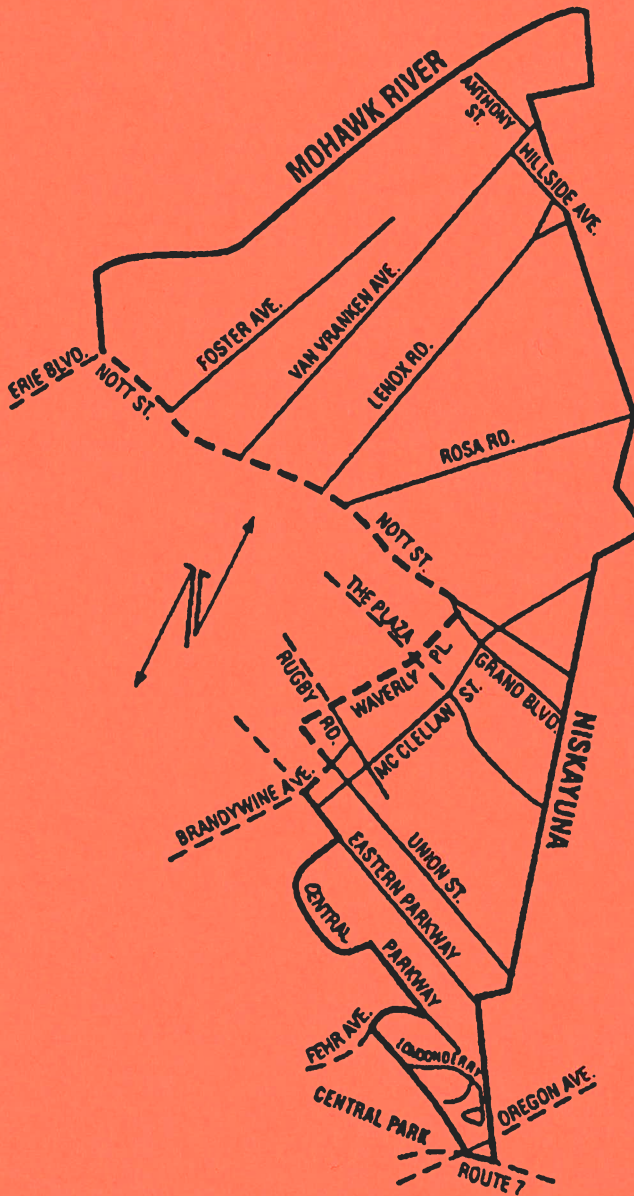

MAP OF DISTRICT #5

NORTH SCHENECTADY - UPPER UNION ST.
Showing Boundaries

———— Streets included in collection district

- - - - Streets NOT included in collection district

BOTH SIDES OF THE STREET ARE INCLUDED IN THE COLLECTION DISTRICT UNLESS OTHERWISE NOTED

WWW.CITYOFSCHENECTADY.COM

WASTE COLLECTION DATES

NORTH SCHENECTADY - UPPER UNION ST.
District #5 - See Map on Reverse

The calendar below indicates your trash collection date
from January 2020 to December 2020.

○ - Your Trash Collection Day □ - Holiday

Waste Collection Pickup Starts at 6:15am

Don't put waste on the curb before 2:00pm the day before

Follow The Solid Waste Preparation Requirements
given in the Recycling Brochure