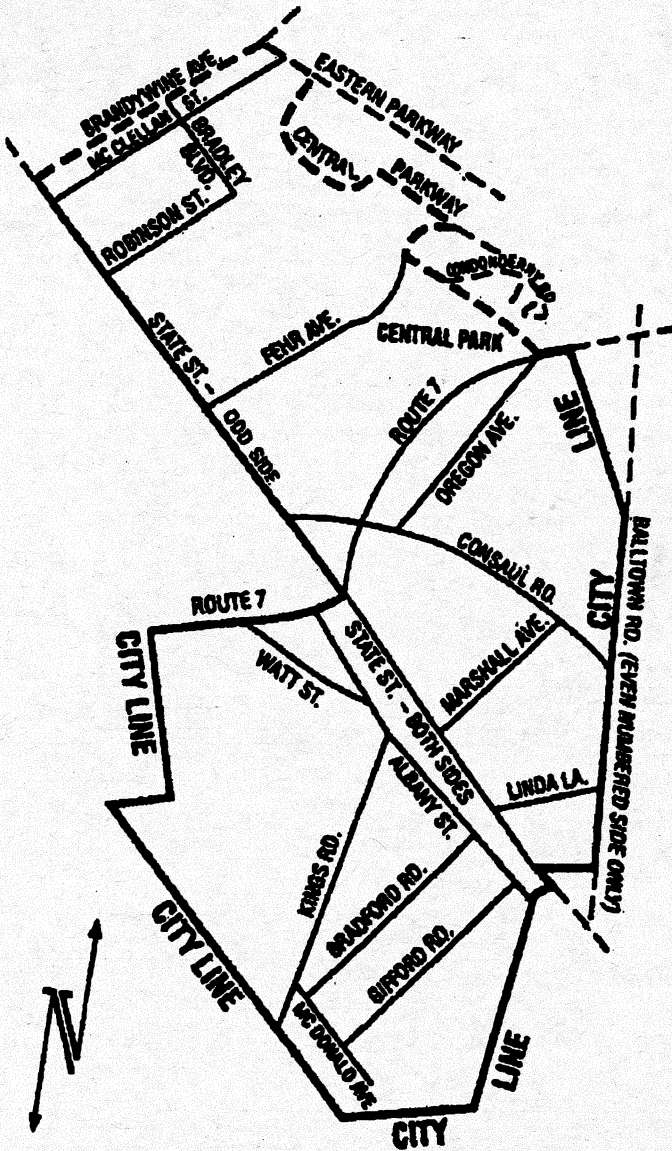

MAP OF DISTRICT #1

WOODLAWN - CENTRAL PARK

Showing Boundaries

———— Streets included in collection district
 - - - - Streets NOT included in collection district

BOTH SIDES OF THE STREET ARE INCLUDED IN THE COLLECTION DISTRICT UNLESS OTHERWISE NOTED

WWW.CITYOFSCHECTADY.COM

WASTE COLLECTION DATES

WOODLAWN - CENTRAL PARK

District #1 - See Map on Reverse

The calendar below indicates your trash collection date
 from January 2020 to December 2020.

JANUARY 2020							JULY 2020						
S	M	T	W	T	F	S	S	M	T	W	T	F	S
			1	2	3	4				1	2	3	4
5	6	7	8	9	10	11	5	6	7	8	9	10	11
12	13	14	15	16	17	18	12	13	14	15	16	17	18
19	20	21	22	23	24	25	19	20	21	22	23	24	25
26	27	28	29	30	31		26	27	28	29	30	31	
FEBRUARY 2020							AUGUST 2020						
S	M	T	W	T	F	S	S	M	T	W	T	F	S
						1							1
2	3	4	5	6	7	8	2	3	4	5	6	7	8
9	10	11	12	13	14	15	9	10	11	12	13	14	15
16	17	18	19	20	21	22	16	17	18	19	20	21	22
23	24	25	26	27	28	29	23	24	25	26	27	28	29
							30	31					
MARCH 2020							SEPTEMBER 2020						
S	M	T	W	T	F	S	S	M	T	W	T	F	S
1	2	3	4	5	6	7			1	2	3	4	5
8	9	10	11	12	13	14	6	7	8	9	10	11	12
15	16	17	18	19	20	21	13	14	15	16	17	18	19
22	23	24	25	26	27	28	20	21	22	23	24	25	26
29	30	31					27	28	29	30			
APRIL 2020							OCTOBER 2020						
S	M	T	W	T	F	S	S	M	T	W	T	F	S
			1	2	3	4					1	2	3
5	6	7	8	9	10	11	4	5	6	7	8	9	10
12	13	14	15	16	17	18	11	12	13	14	15	16	17
19	20	21	22	23	24	25	18	19	20	21	22	23	24
26	27	28	29	30			25	26	27	28	29	30	31
MAY 2020							NOVEMBER 2020						
S	M	T	W	T	F	S	S	M	T	W	T	F	S
						1	1	2	3	4	5	6	7
3	4	5	6	7	8	9	8	9	10	11	12	13	14
10	11	12	13	14	15	16	15	16	17	18	19	20	21
17	18	19	20	21	22	23	22	23	24	25	26	27	28
24	25	26	27	28	29	30	29	30					
JUNE 2020							DECEMBER 2020						
S	M	T	W	T	F	S	S	M	T	W	T	F	S
						1							1
7	8	9	10	11	12	13	6	7	8	9	10	11	12
14	15	16	17	18	19	20	13	14	15	16	17	18	19
21	22	23	24	25	26	27	20	21	22	23	24	25	26
28	29	30					27	28	29	30	31		