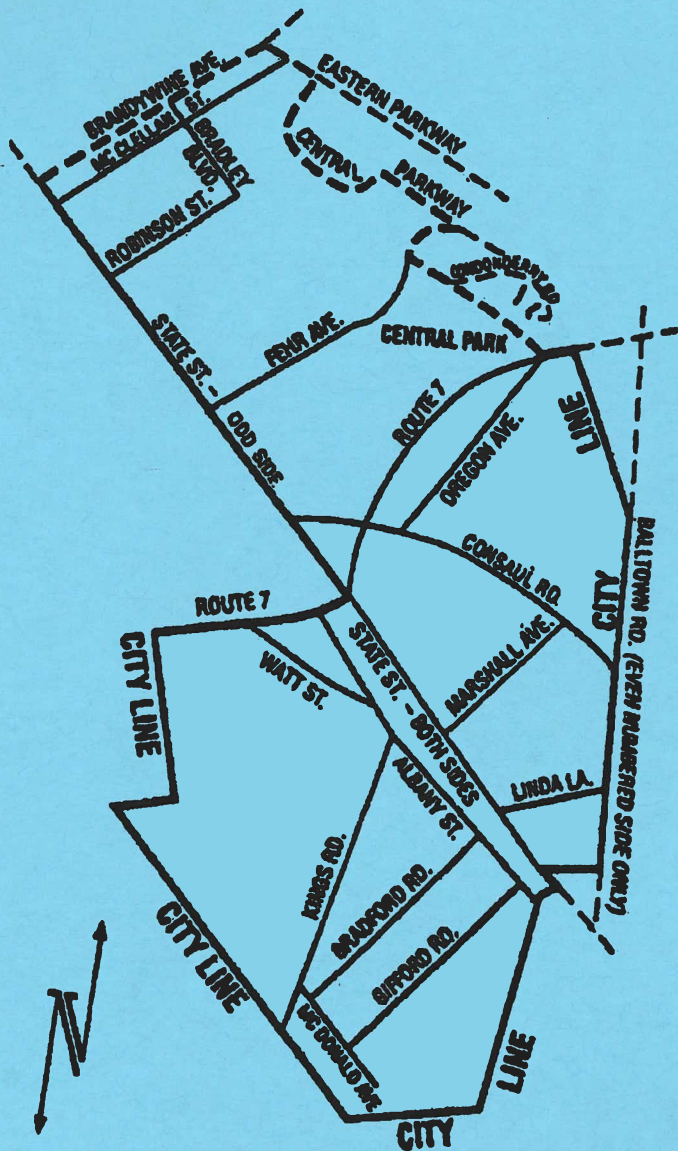

MAP OF DISTRICT #1

WOODLAWN - CENTRAL PARK

Showing Boundaries

———— Streets included in collection district

----- Streets NOT included in collection district

BOTH SIDES OF THE STREET ARE INCLUDED IN THE COLLECTION DISTRICT UNLESS OTHERWISE NOTED

WWW.CITYOFSCHENECTADY.COM

WASTE COLLECTION DATES

WOODLAWN - CENTRAL PARK

District #1 - See Map on Reverse

The calendar below indicates your trash collection date
from January 2020 to December 2020.

JANUARY 2020