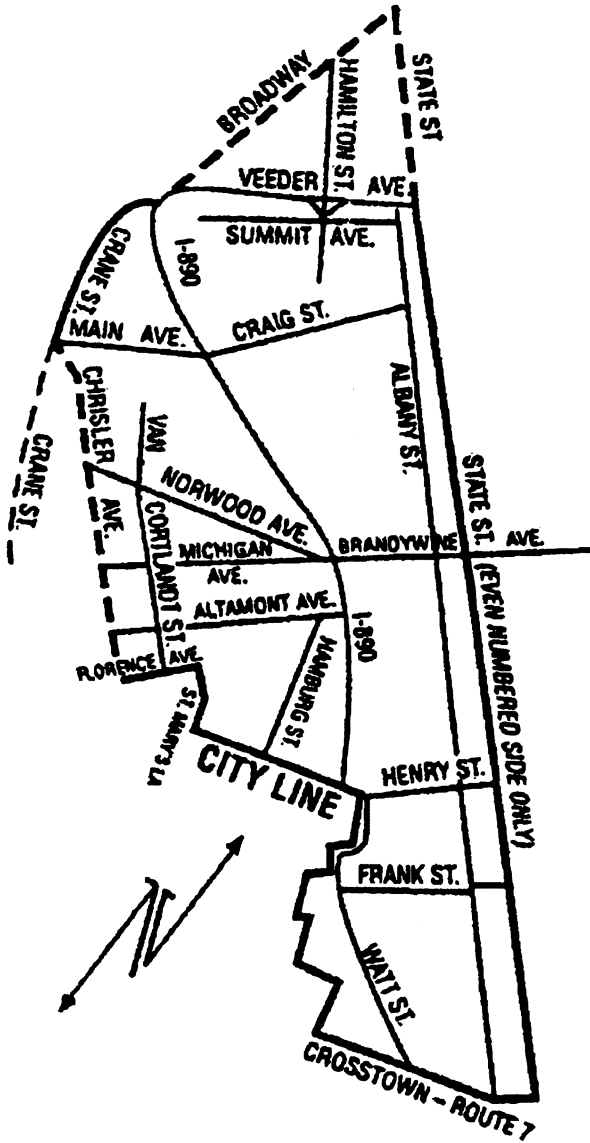

MAP OF DISTRICT #2

PLEASANT VALLEY (MONT PLEASANT - HAMILTON HILL)
Showing Boundaries

———— Streets included in collection district
 - - - - Streets NOT included in collection district

BOTH SIDES OF THE STREET ARE INCLUDED IN THE COLLECTION DISTRICT UNLESS OTHERWISE NOTED

WASTE COLLECTION DATES

PLEASANT VALLEY (MONT PLEASANT - HAMILTON HILL)
 District #2 - See Map on Reverse

The calendar below indicates your trash collection date
 from January 2020 to December 2020.

JANUARY 2020

○ - Your Trash Collection Day □ - Holiday

Waste Collection Pickup Starts at 6:15am

Don't put waste on the curb before 2:00pm the day before

Follow The Solid Waste Preparation Requirements
 given in the Recycling Brochure
 Any Questions? Call the Hotline 518-382-5144