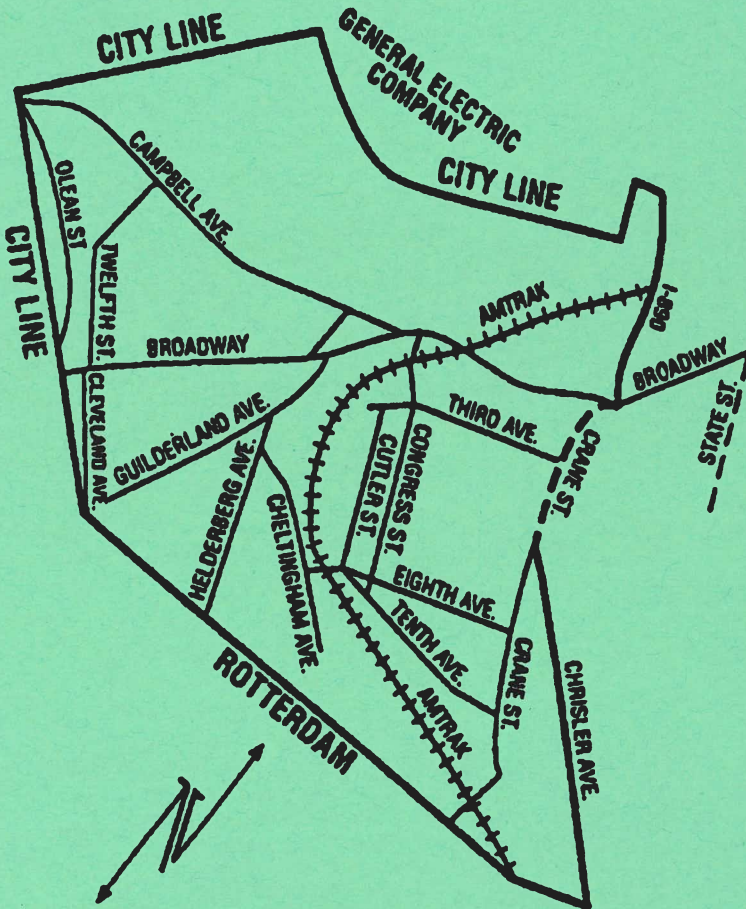

MAP OF DISTRICT #3

MONT PLEASANT - BELLEVUE

Showing Boundaries

— Streets included in collection district
 - - - Streets NOT included in collection district

BOTH SIDES OF THE STREET ARE INCLUDED IN THE COLLECTION DISTRICT UNLESS OTHERWISE NOTED

○ - Your Trash Collection Day □ - Holiday

Waste Collection Pickup Starts at 6:15am

Don't put waste on the curb before 2:00pm the day before

Follow The Solid Waste Preparation Requirements
 given in the Recycling Brochure