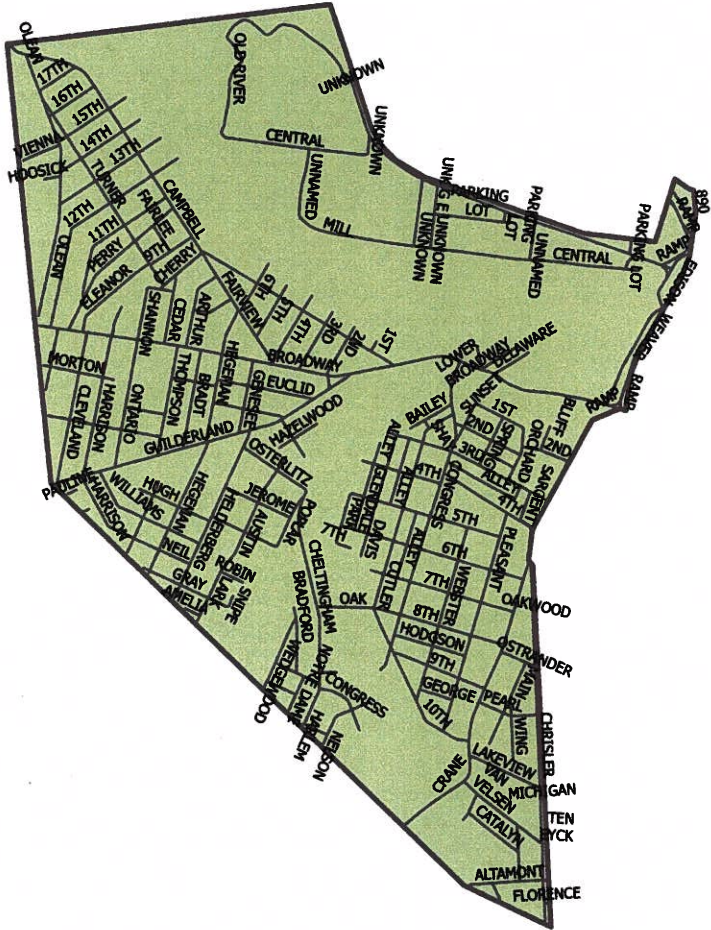

# MAP OF DISTRICT #3

## MONT PLEASANT - BELLEVUE

Showing Boundaries

BOTH SIDES OF THE STREET ARE INCLUDED IN THE COLLECTION DISTRICT UNLESS OTHERWISE NOTED

**Tires and Building Materials  
Are Not Collected Curbside.**

For Information on Proper Disposal of These Materials  
Please Call the Office of General Services

### SEPTEMBER 2021

S	M	T	W	T	F	S
			1	2	3	4
5	6	7	8	9	10	11
12	13	14	15	16	17	18
19	20	21	22	23	24	25
26	27	28	29	30		

### DECEMBER 2021

S	M	T	W	T	F	S
			1	2	3	4
5	6	7	8	9	10	11
12	13	14	15	16	17	18
19	20	21	22	23	24	25
26	27	28	29	30	31	

● - Your Trash Collection Day ■ - Holiday

**Waste Collection Pickup Starts at 6:15am**