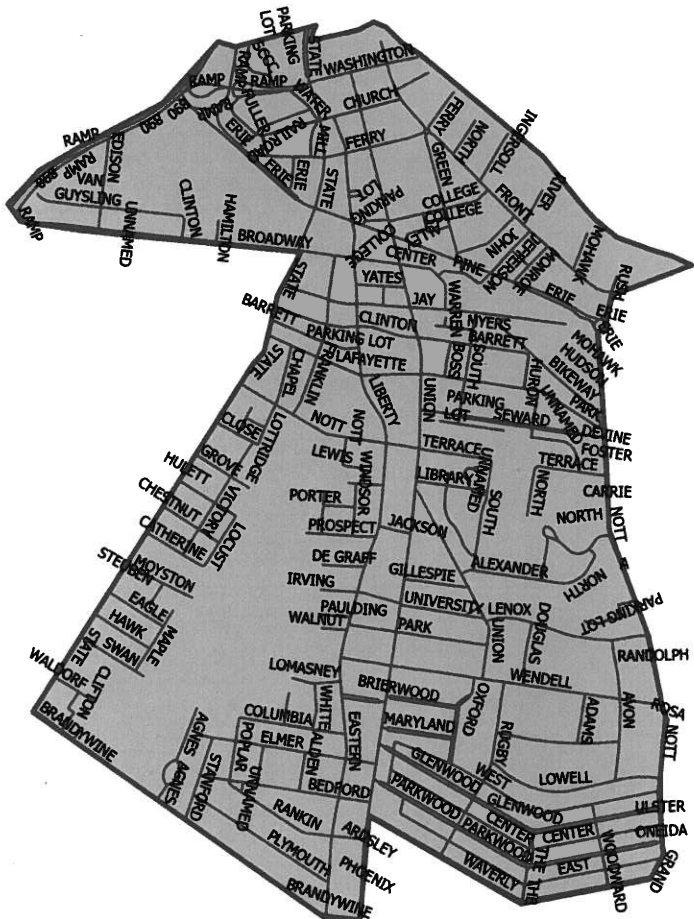

MAP OF DISTRICT #4

DOWNTOWN - CENTRAL SCHENECTADY

Showing Boundaries

BOTH SIDES OF THE STREET ARE INCLUDED IN THE COLLECTION DISTRICT UNLESS OTHERWISE NOTED

Tires and Building Materials Are Not Collected Curbside.

DOWNTOWN - CENTRAL SCHENECTADY

District #4 - See Map on Reverse

The calendar below indicates your trash collection date from January 2021 to December 2021.

JANUARY 2021

S	M	T	W	T	F	S
					1	2
3	4	5	6	7	8	9
10	11	12	13	14	15	16
17	18	19	20	21	22	23
24	25	26	27	28	29	30
31						

DECEMBER 2021

S	M	T	W	T	F	S
			1	2	3	4
5	6	7	8	9	10	11
12	13	14	15	16	17	18
19	20	21	22	23	24	25
26	27	28	29	30	31	

● - Your Trash Collection Day ■ - Holiday

Waste Collection Pickup Starts at 6:15am
 Don't put waste on the curb before 2:00pm the day before
 Follow The Solid Waste Preparation Requirements
 given in the Recycling Brochure
 Any Questions? Call the Hotline 518-382-5144