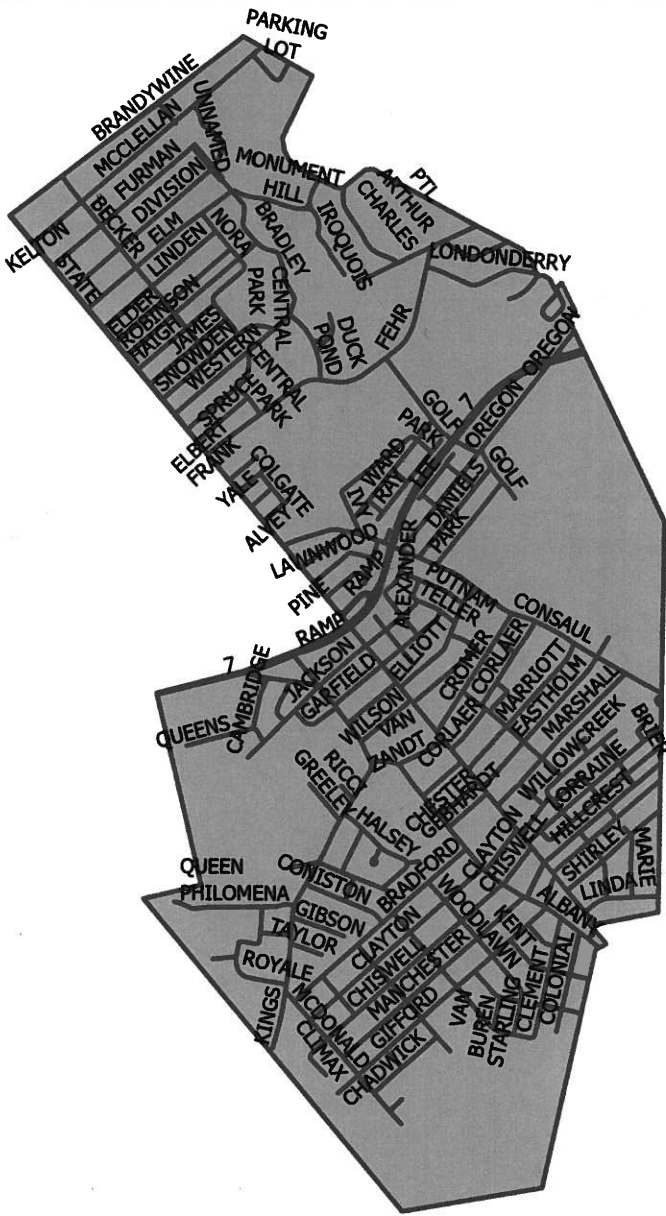

MAP OF DISTRICT #1

WOODLAWN - CENTRAL PARK

Showing Boundaries

BOTH SIDES OF THE STREET ARE INCLUDED IN THE COLLECTION DISTRICT UNLESS OTHERWISE NOTED

**Tires and Building Materials
Are Not Collected Curbside.**

WOODLAWN - CENTRAL PARK

District #1 - See Map on Reverse

The calendar below indicates your trash collection date from January 2021 to December 2021.

JANUARY 2021

S	M	T	W	T	F	S
					1	2
3	4	5	6	7	8	9
10	11	12	13	14	15	16
17	18	19	20	21	22	23
24	25	26	27	28	29	30
31						

FEBRUARY 2021

S	M	T	W	T	F	S
	1	2	3	4	5	6
7	8	9	10	11	12	13
14	15	16	17	18	19	20
21	22	23	24	25	26	27
28						

MARCH 2021

S	M	T	W	T	F	S
	1	2	3	4	5	6
7	8	9	10	11	12	13
14	15	16	17	18	19	20
21	22	23	24	25	26	27
28	29	30	31			

DECEMBER 2021

S	M	T	W	T	F	S
				1	2	3
4	5	6	7	8	9	10
11	12	13	14	15	16	17
18	19	20	21	22	23	24
25	26	27	28	29	30	31

● - Your Trash Collection Day ■ - Holiday

Waste Collection Pickup Starts at 6:15am

Don't put waste on the curb before 2:00pm the day before