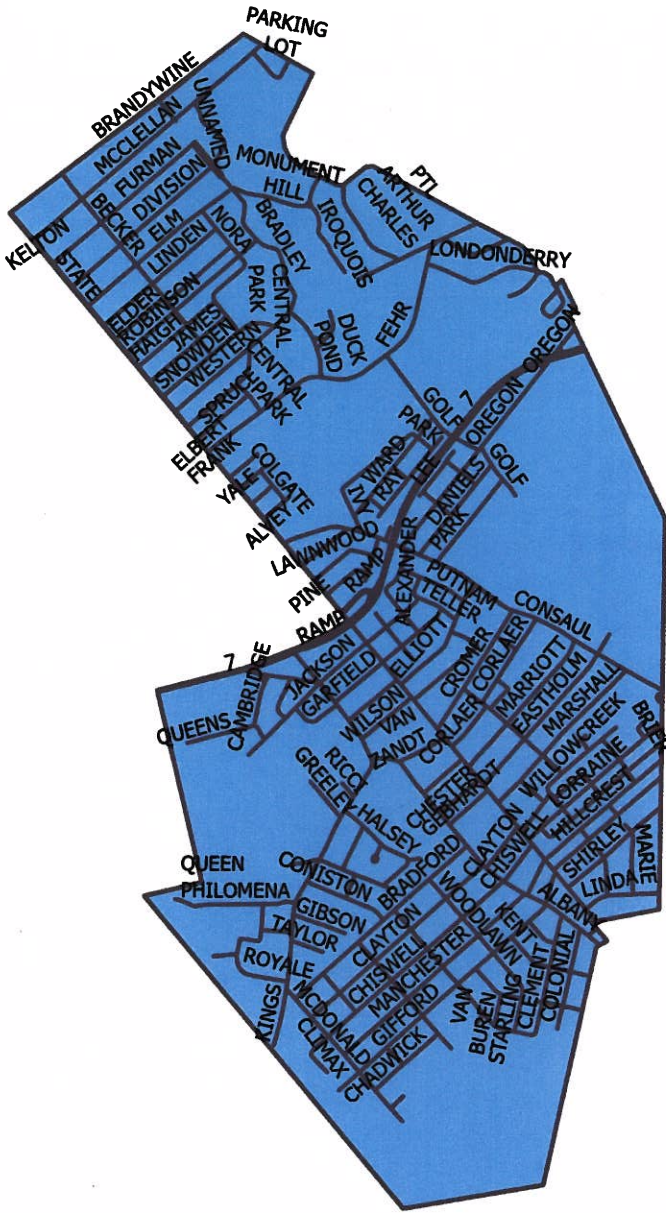

MAP OF DISTRICT #1

WOODLAWN - CENTRAL PARK

Showing Boundaries

BOTH SIDES OF THE STREET ARE INCLUDED IN THE COLLECTION DISTRICT UNLESS OTHERWISE NOTED

**Tires and Building Materials
Are Not Collected Curbside.**

WOODLAWN - CENTRAL PARK

District #1 - See Map on Reverse

The calendar below indicates your trash collection date from January 2021 to December 2021.

JANUARY 2021

S	M	T	W	T	F	S
					1	2
3	4	5	6	7	8	9
10	11	12	13	14	15	16
17	18	19	20	21	22	23
24	25	26	27	28	29	30
31						

AUGUST 2021

S	M	T	W	T	F	S
1	2	3	4	5	6	7
8	9	10	11	12	13	14
15	16	17	18	19	20	21
22	23	24	25	26	27	28
29	30	31				

SEPTEMBER 2021

S	M	T	W	T	F	S
			1	2	3	4
5	6	7	8	9	10	11
12	13	14	15	16	17	18
19	20	21	22	23	24	25
26	27	28	29	30		

DECEMBER 2021

S	M	T	W	T	F	S
			1	2	3	4
5	6	7	8	9	10	11
12	13	14	15	16	17	18
19	20	21	22	23	24	25
26	27	28	29	30	31	

● - Your Trash Collection Day ■ - Holiday

Waste Collection Pickup Starts at 6:15am

Don't put waste on the curb before 2:00pm the day before