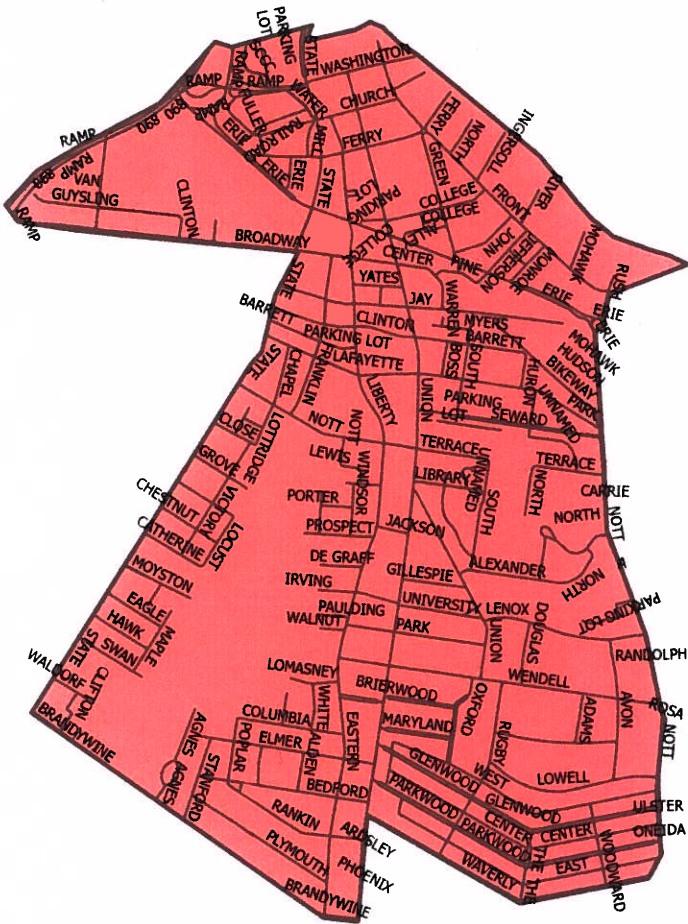

MAP OF DISTRICT #4

DOWNTOWN - CENTRAL SCHENECTADY

Showing Boundaries

**Tires and Building Materials
Are Not Collected Curbside.**

**YARD WASTE SEASON RUNS FROM THE FIRST WORKING DAY
IN APRIL UNTIL THE FIRST WORKING DAY IN DECEMBER**

DOWNTOWN - CENTRAL SCHENECTADY

District #4 - See Map on Reverse

The calendar below indicates your trash collection date
from January 2022 to December 2022.

JANUARY 2022

S	M	T	W	T	F	S
						1
2	3	4	5	6	7	8
9	10	11	12	13	14	15
16	17	18	19	20	21	22
23	24	25	26	27	28	29
30	31					

DECEMBER 2022

S	M	T	W	T	F	S
					1	2
3	4	5	6	7	8	9
10	11	12	13	14	15	16
17	18	19	20	21	22	23
24	25	26	27	28	29	30
31						

● - Your Trash Collection Day ■ - Holiday

Waste Collection Pickup Starts at 6:15am