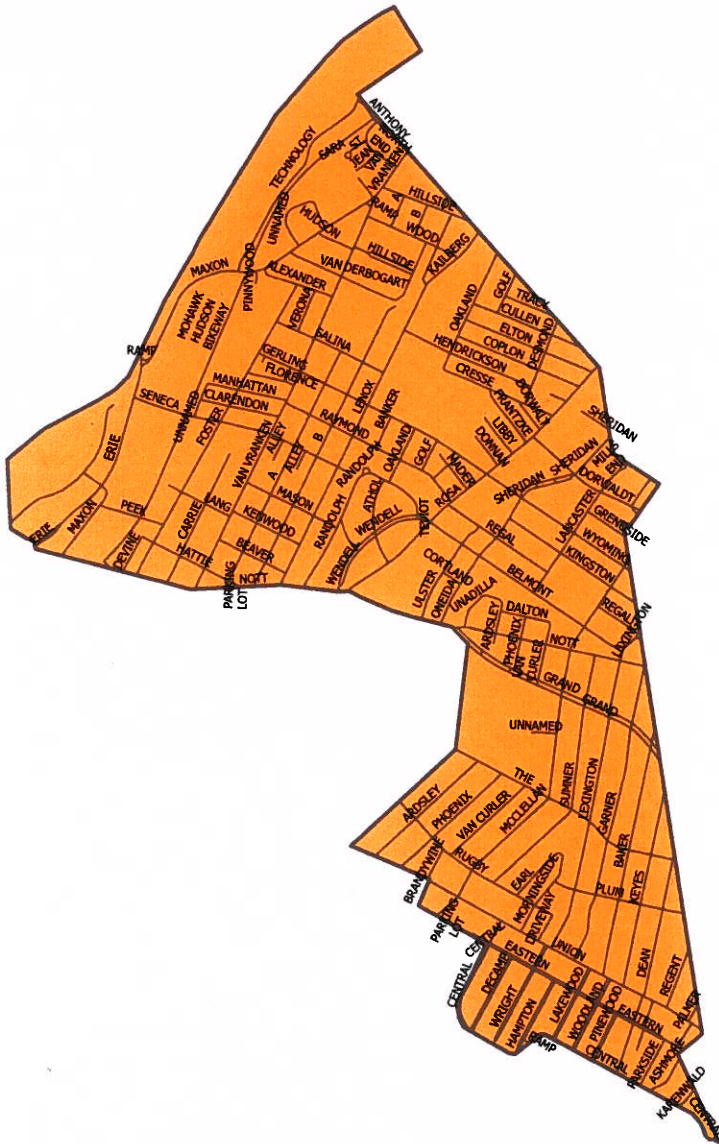

# MAP OF DISTRICT #5

NORTH SCHENECTADY - UPPER UNION ST.  
Showing Boundaries

**Tires and Building Materials  
Are Not Collected Curbside.**

YARD WASTE SEASON RUNS FROM THE FIRST WORKING DAY  
IN APRIL UNTIL THE FIRST WORKING DAY IN DECEMBER

## SEPTEMBER 2022

S	M	T	W	T	F	S
						1
4	5	6	7	8	9	10
11	12	13	14	15	16	17
18	19	20	21	22	23	24
25	26	27	28	29	30	

## NOVEMBER 2022

S	M	T	W	T	F	S
						1
3	4	5	6	7	8	9
10	11	12	13	14	15	16
17	18	19	20	21	22	23
24	25	26	27	28	29	30

## DECEMBER 2022

S	M	T	W	T	F	S
						1
3	4	5	6	7	8	9
10	11	12	13	14	15	16
17	18	19	20	21	22	23
24	25	26	27	28	29	30
31						

● - Your Trash Collection Day    ■ - Holiday

**Waste Collection Pickup Starts at 6:15am**