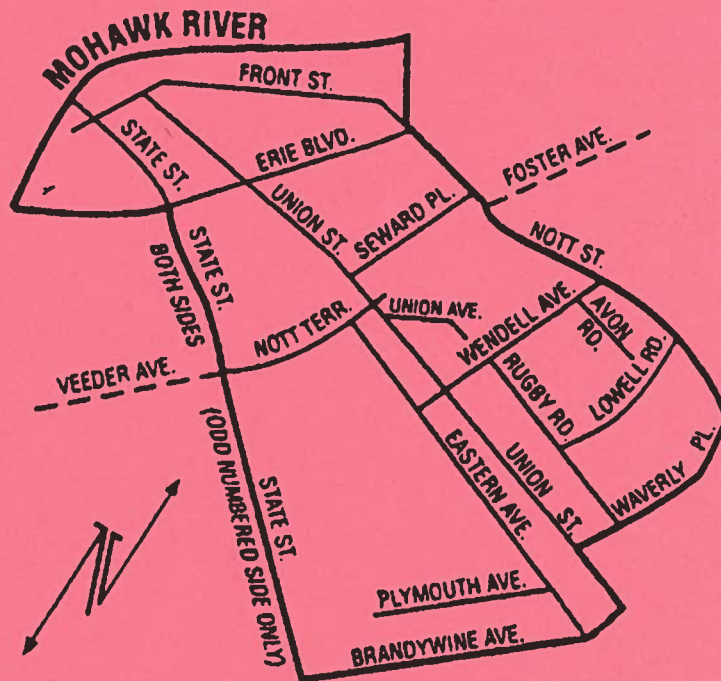

JUNE 2017							DECEMBER 2017								
S	M	T	W	T	F	S	S	M	T	W	T	F	S		
					1	2	3							1	2
4	5	6	7	8	9	10	3	4	5	6	7	8	9		
11	12	13	14	15	16	17	10	11	12	13	14	15	16		
18	19	20	21	22	23	24	17	18	19	20	21	22	23		
25	26	27	28	29	30		24	25	26	27	28	29	30		
							31								

Any Questions? Call the Hotline 382-5144

Map of District #4 Downtown - Central Schenectady

Showing Boundaries

———— Streets included in collection district

- - - - Streets **not** included in collection district