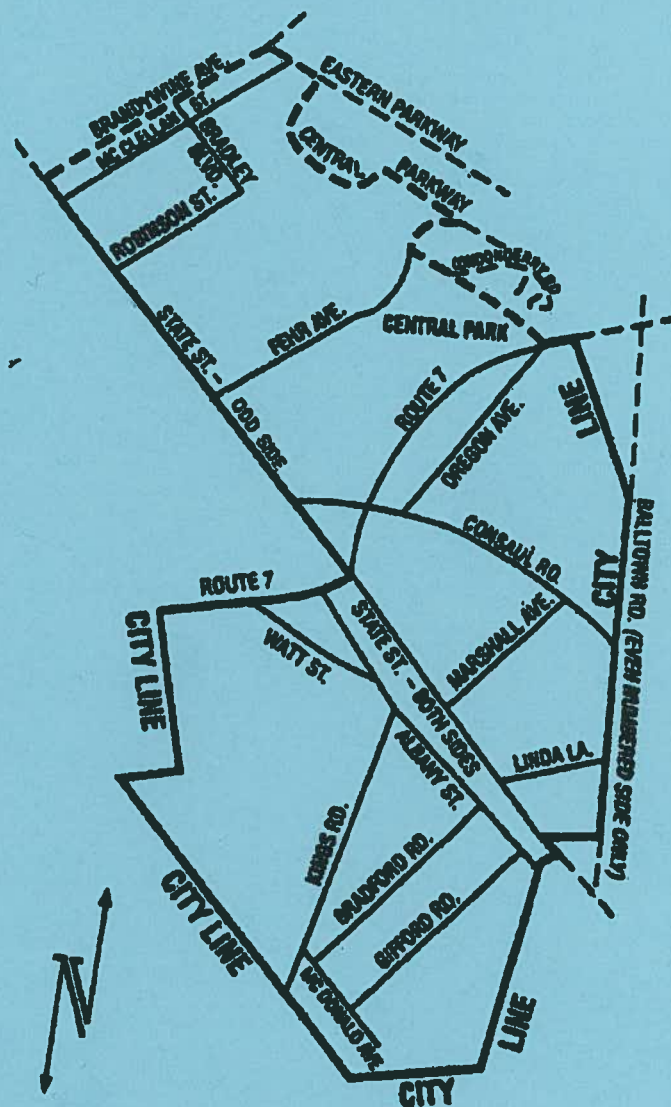

WASTE COLLECTION DATES

District #1 - See Map on Reverse
Woodlawn - Central Park

The calendar below indicates your trash collection date from January 2017 to December 2017.

JANUARY 2017							JULY 2017						
S	M	T	W	T	F	S	S	M	T	W	T	F	S
1	2	3	4	5	6	7	2	3	4	5	6	7	8
8	9	10	11	12	13	14	9	10	11	12	13	14	15
15	16	17	18	19	20	21	16	17	18	19	20	21	22
22	23	24	25	26	27	28	23	24	25	26	27	28	29
29	30	31					30	31					

JUNE 2017							DECEMBER 2017						
S	M	T	W	T	F	S	S	M	T	W	T	F	S
				1	2	3						1	2
4	5	6	7	8	9	10	3	4	5	6	7	8	9
11	12	13	14	15	16	17	10	11	12	13	14	15	16
18	19	20	21	22	23	24	17	18	19	20	21	22	23
25	26	27	28	29	30		24	25	26	27	28	29	30
							31						

○ - Your Trash Collection Day □ - Holiday

- Waste Collection Pickup Starts at 6:15am
- Don't put waste on the curb before 2:00pm the day before

Follow The Solid Waste Preparation Requirements given in the Recycling Brochure

Any Questions? Call the Hotline 382-5144

Map of District #1 Woodlawn - Central Park

Showing Boundaries

———— Streets included in collection district

- - - - Streets not included in collection district

BOTH SIDES OF THE STREET ARE INCLUDED IN THE COLLECTION DISTRICT UNLESS OTHERWISE NOTED