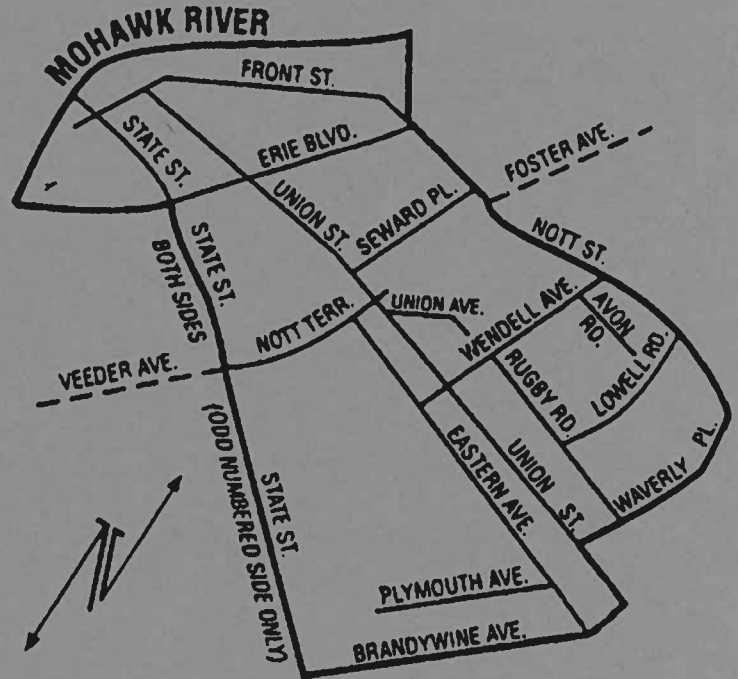

WASTE COLLECTION DATES

District #4 - See Map on Reverse
Downtown - Central Schenectady

The calendar below indicates your trash collection date from January 2017 to December 2017.

JANUARY 2017							JULY 2017						
S	M	T	W	T	F	S	S	M	T	W	T	F	S
1	2	3	4	5	6	7	2	3	4	5	6	7	8
8	9	10	11	12	13	14	9	10	11	12	13	14	15
15	16	17	18	19	20	21	16	17	18	19	20	21	22
22	23	24	25	26	27	28	23	24	25	26	27	28	29
29	30	31					30	31					
FEBRUARY 2017							AUGUST 2017						
S	M	T	W	T	F	S	S	M	T	W	T	F	S
			1	2	3	4	6	7	8	9	10	11	12
5	6	7	8	9	10	11	13	14	15	16	17	18	19
12	13	14	15	16	17	18	20	21	22	23	24	25	26
19	20	21	22	23	24	25	27	28	29	30	31		
26	27	28											
MARCH 2017							SEPTEMBER 2017						
S	M	T	W	T	F	S	S	M	T	W	T	F	S
			1	2	3	4	3	4	5	6	7	8	9
5	6	7	8	9	10	11	10	11	12	13	14	15	16
12	13	14	15	16	17	18	17	18	19	20	21	22	23
19	20	21	22	23	24	25	24	25	26	27	28	29	30
26	27	28	29	30	31								
APRIL 2017							OCTOBER 2016						
S	M	T	W	T	F	S	S	M	T	W	T	F	S
						1	1	2	3	4	5	6	7
2	3	4	5	6	7	8	8	9	10	11	12	13	14
9	10	11	12	13	14	15	15	16	17	18	19	20	21
16	17	18	19	20	21	22	22	23	24	25	26	27	28
23	24	25	26	27	28	29	29	30	31				
30													
MAY 2017							NOVEMBER 2017						
S	M	T	W	T	F	S	S	M	T	W	T	F	S
					5	6				1	2	3	4
7	8	9	10	11	12	13	5	6	7	8	9	10	11
14	15	16	17	18	19	20	12	13	14	15	16	17	18
21	22	23	24	25	26	27	19	20	21	22	23	24	25
28	29	30	31				26	27	28	29	30		
JUNE 2017							DECEMBER 2017						
S	M	T	W	T	F	S	S	M	T	W	T	F	S
				1	2	3						1	2
4	5	6	7	8	9	10	3	4	5	6	7	8	9
11	12	13	14	15	16	17	10	11	12	13	14	15	16
18	19	20	21	22	23	24	17	18	19	20	21	22	23
25	26	27	28	29	30		24	25	26	27	28	29	30
							31						

Any Questions? Call the Hotline 382-5144

Map of District #4 Downtown - Central Schenectady

Showing Boundaries

———— Streets included in collection district
- - - - Streets **not** included in collection district