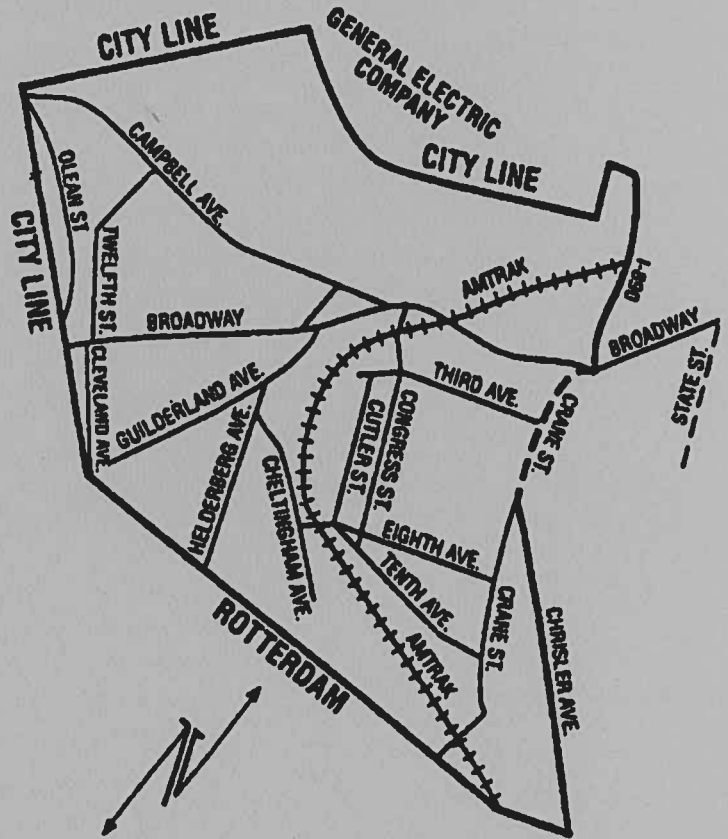

The calendar below indicates your trash collection date from January 2017 to December 2017.

JANUARY 2017							JULY 2017						
S	M	T	W	T	F	S	S	M	T	W	T	F	S
1	2	3	4	5	6	7	2	3	4	5	6	7	8
8	9	10	11	12	13	14	9	10	11	12	13	14	15
15	16	17	18	19	20	21	16	17	18	19	20	21	22
22	23	24	25	26	27	28	23	24	25	26	27	28	29
29	30	31					30	31					

FEBRUARY 2017							AUGUST 2017						
S	M	T	W	T	F	S	S	M	T	W	T	F	S
			1	2	3	4	6	7	8	9	10	11	12
5	6	7	8	9	10	11	13	14	15	16	17	18	19
12	13	14	15	16	17	18	20	21	22	23	24	25	26
19	20	21	22	23	24	25	27	28	29	30	31		
26	27	28											

MARCH 2017							SEPTEMBER 2017						
S	M	T	W	T	F	S	S	M	T	W	T	F	S
			1	2	3	4	3	4	5	6	7	8	9
5	6	7	8	9	10	11	10	11	12	13	14	15	16
12	13	14	15	16	17	18	17	18	19	20	21	22	23
19	20	21	22	23	24	25	24	25	26	27	28	29	30
26	27	28	29	30	31								

APRIL 2017							OCTOBER 2016						
S	M	T	W	T	F	S	S	M	T	W	T	F	S
						1	1	2	3	4	5	6	7
2	3	4	5	6	7	8	8	9	10	11	12	13	14
9	10	11	12	13	14	15	15	16	17	18	19	20	21
16	17	18	19	20	21	22	22	23	24	25	26	27	28
23	24	25	26	27	28	29	29	30	31				
30													

MAY 2017							NOVEMBER 2017						
S	M	T	W	T	F	S	S	M	T	W	T	F	S
				1	2	3				1	2	3	4
4	5	6	7	8	9	10	5	6	7	8	9	10	11
11	12	13	14	15	16	17	12	13	14	15	16	17	18
18	19	20	21	22	23	24	19	20	21	22	23	24	25
25	26	27	28	29	30	31	26	27	28	29	30		

JUNE 2017							DECEMBER 2017						
S	M	T	W	T	F	S	S	M	T	W	T	F	S
				1	2	3	3	4	5	6	7	8	9
4	5	6	7	8	9	10	10	11	12	13	14	15	16
11	12	13	14	15	16	17	17	18	19	20	21	22	23
18	19	20	21	22	23	24	24	25	26	27	28	29	30
25	26	27	28	29	30	31	31						

○ - Your Trash Collection Day   □ - Holiday

- Waste Collection Pickup Starts at 6:15am
- Don't put waste on the curb before 2:00pm the day before

Follow The Solid Waste Preparation Requirements given in the Recycling Brochure

Any Questions? Call the Hotline 382-5144

Map of District #3 Mont Pleasant - Bellevue

Showing Boundaries

———— Streets included in collection district

- - - - Streets not included in collection district

BOTH SIDES OF THE STREET ARE INCLUDED IN THE COLLECTION DISTRICT UNLESS OTHERWISE NOTED
* * * * *

FOR MORE INFORMATION
PLEASE VISIT US ONLINE AT
WWW.CITYOFSCHENECTADY.COM

Tires and Building Materials
Are Not Collected Curbside.

For Information on Proper Disposal
of These Materials Please Call
The Department of Neighborhood Revitalization at
382-5144