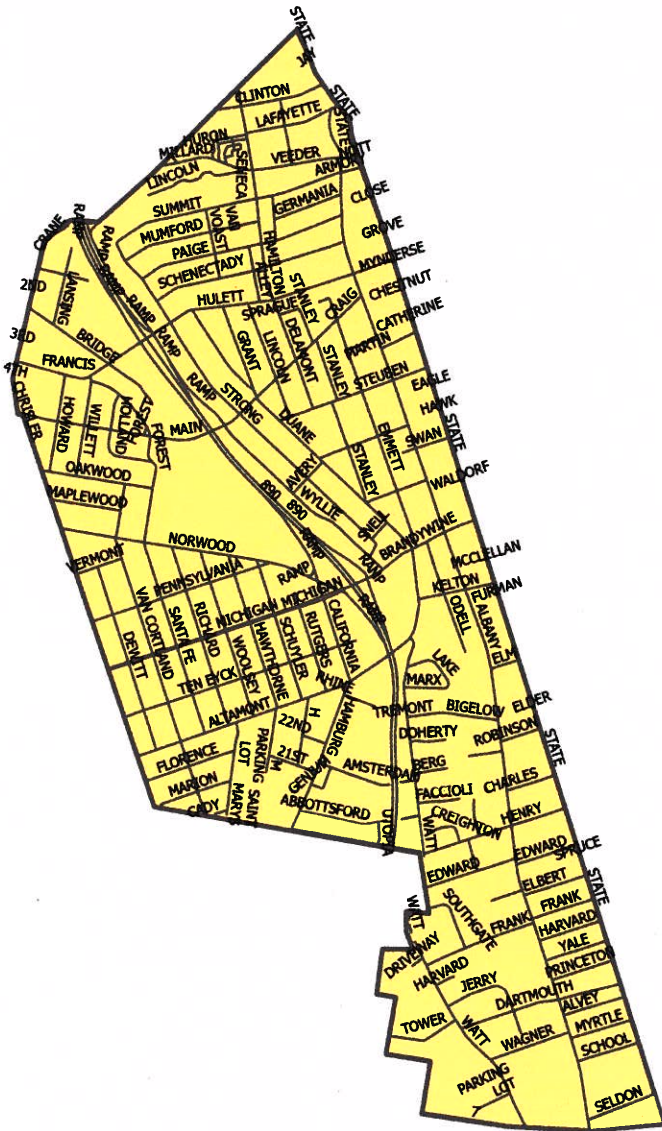

MAP OF DISTRICT #2

PLEASANT VALLEY (MONT PLEASANT - HAMILTON HILL)

Showing Boundaries

BOTH SIDES OF THE STREET ARE INCLUDED IN THE COLLECTION DISTRICT UNLESS OTHERWISE NOTED

**Tires and Building Materials
Are Not Collected Curbside.**

PLEASANT VALLEY (MONT PLEASANT - HAMILTON HILL)

District #2 - See Map on Reverse

The calendar below indicates your trash collection date from January 2021 to December 2021.

JANUARY 2021

S	M	T	W	T	F	S
					1	2
3	4	5	6	7	8	9
10	11	12	13	14	15	16
17	18	19	20	21	22	23
24	25	26	27	28	29	30
31						

AUGUST 2021

S	M	T	W	T	F	S
1	2	3	4	5	6	7
8	9	10	11	12	13	14
15	16	17	18	19	20	21
22	23	24	25	26	27	28
29	30	31				

SEPTEMBER 2021

S	M	T	W	T	F	S
			1	2	3	4
5	6	7	8	9	10	11
12	13	14	15	16	17	18
19	20	21	22	23	24	25
26	27	28	29	30		

DECEMBER 2021

S	M	T	W	T	F	S
				1	2	3
4	5	6	7	8	9	10
11	12	13	14	15	16	17
18	19	20	21	22	23	24
25	26	27	28	29	30	31

● - Your Trash Collection Day ■ - Holiday

Waste Collection Pickup Starts at 6:15am

Don't put waste on the curb before 2:00pm the day before