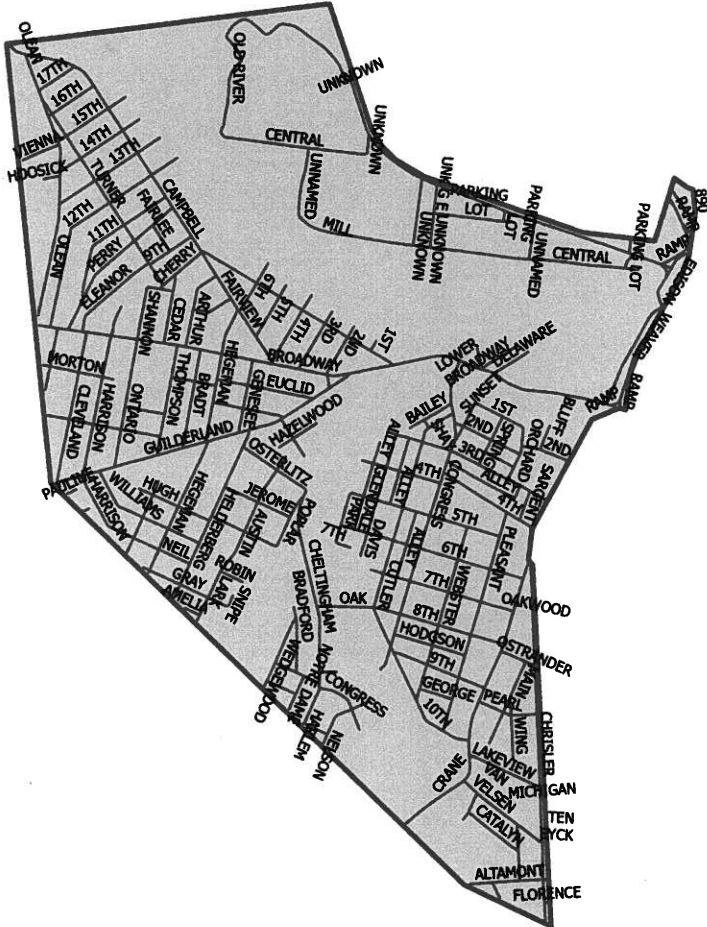

MAP OF DISTRICT #3

MONT PLEASANT - BELLEVUE

Showing Boundaries

BOTH SIDES OF THE STREET ARE INCLUDED IN THE COLLECTION DISTRICT UNLESS OTHERWISE NOTED

**Tires and Building Materials
Are Not Collected Curbside.**

For Information on Proper Disposal of These Materials
Please Call the Office of General Services

518-382-5144

FOR MORE INFORMATION
PLEASE VISIT US ONLINE AT

WWW.CITYOFSCHENECTADY.COM

WASTE COLLECTION DATES

MONT PLEASANT VALLEY (BELLEVUE)

District #3 - See Map on Reverse

The calendar below indicates your trash collection date from January 2021 to December 2021.

JANUARY 2021

S	M	T	W	T	F	S
					1	2
3	4	5	6	7	8	9
10	11	12	13	14	15	16
17	18	19	20	21	22	23
24	25	26	27	28	29	30
31						

FEBRUARY 2021

S	M	T	W	T	F	S
	1	2	3	4	5	6
7	8	9	10	11	12	13
14	15	16	17	18	19	20
21	22	23	24	25	26	27
28						

MARCH 2021

S	M	T	W	T	F	S
1	2	3	4	5	6	
7	8	9	10	11	12	13
14	15	16	17	18	19	20
21	22	23	24	25	26	27
28	29	30	31			

APRIL 2021

S	M	T	W	T	F	S
				1	2	3
4	5	6	7	8	9	10
11	12	13	14	15	16	17
18	19	20	21	22	23	24
25	26	27	28	29	30	

MAY 2021

S	M	T	W	T	F	S
						1
2	3	4	5	6	7	8
9	10	11	12	13	14	15
16	17	18	19	20	21	22
23	24	25	26	27	28	29
30	31					

JUNE 2021

S	M	T	W	T	F	S
		1	2	3	4	5
6	7	8	9	10	11	12
13	14	15	16	17	18	19
20	21	22	23	24	25	26
27	28	29	30			

JULY 2021

S	M	T	W	T	F	S
				1	2	3
4	5	6	7	8	9	10
11	12	13	14	15	16	17
18	19	20	21	22	23	24
25	26	27	28	29	30	31

AUGUST 2021

S	M	T	W	T	F	S
1	2	3	4	5	6	7
8	9	10	11	12	13	14
15	16	17	18	19	20	21
22	23	24	25	26	27	28
29	30	31				

SEPTEMBER 2021

S	M	T	W	T	F	S
			1	2	3	4
5	6	7	8	9	10	11
12	13	14	15	16	17	18
19	20	21	22	23	24	25
26	27	28	29	30		

OCTOBER 2021

S	M	T	W	T	F	S
					1	2
3	4	5	6	7	8	9
10	11	12	13	14	15	16
17	18	19	20	21	22	23
24	25	26	27	28	29	30
31						

NOVEMBER 2021

S	M	T	W	T	F	S
	1	2	3	4	5	6
7	8	9	10	11	12	13
14	15	16	17	18	19	20
21	22	23	24	25	26	27
28	29	30				

DECEMBER 2021

S	M	T	W	T	F	S
			1	2	3	4
5	6	7	8	9	10	11
12	13	14	15	16	17	18
19	20	21	22	23	24	25
26	27	28	29	30	31	

● - Your Trash Collection Day ■ - Holiday

Waste Collection Pickup Starts at 6:15am

Don't put waste on the curb before 2:00pm the day before

Follow The Solid Waste Preparation Requirements
given in the Recycling Brochure

Any Questions? Call the Hotline 518-382-5144