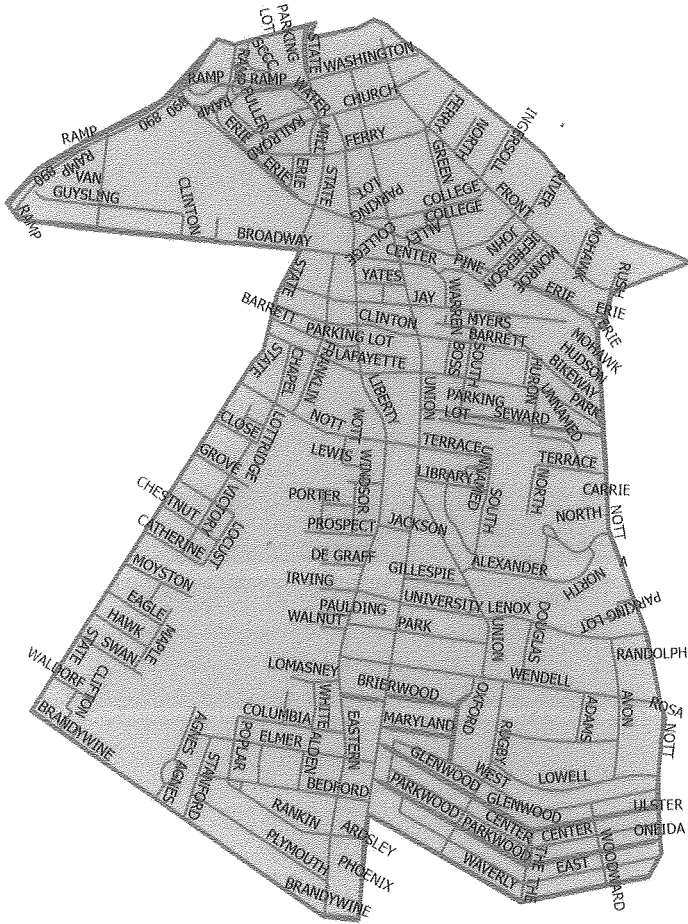

MAP OF DISTRICT #4 DOWNTOWN - CENTRAL SCHENECTADY Showing Boundaries

**Tires and Building Materials
Are Not Collected Curbside.**

**YARD WASTE SEASON RUNS FROM THE FIRST WORKING DAY
IN APRIL UNTIL THE FIRST WORKING DAY IN DECEMBER**

District #4 - See Map on Reverse

The calendar below indicates your trash collection date
from January 2022 to December 2022.

JANUARY 2022

S	M	T	W	T	F	S
						1
2	3	4	5	6	7	8
9	10	11	12	13	14	15
16	17	18	19	20	21	22
23	24	25	26	27	28	29
30	31					

DECEMBER 2022

S	M	T	W	T	F	S
					1	2
3	4	5	6	7	8	9
10	11	12	13	14	15	16
17	18	19	20	21	22	23
24	25	26	27	28	29	30
31						

● - Your Trash Collection Day ■ - Holiday

Waste Collection Pickup Starts at 6:15am