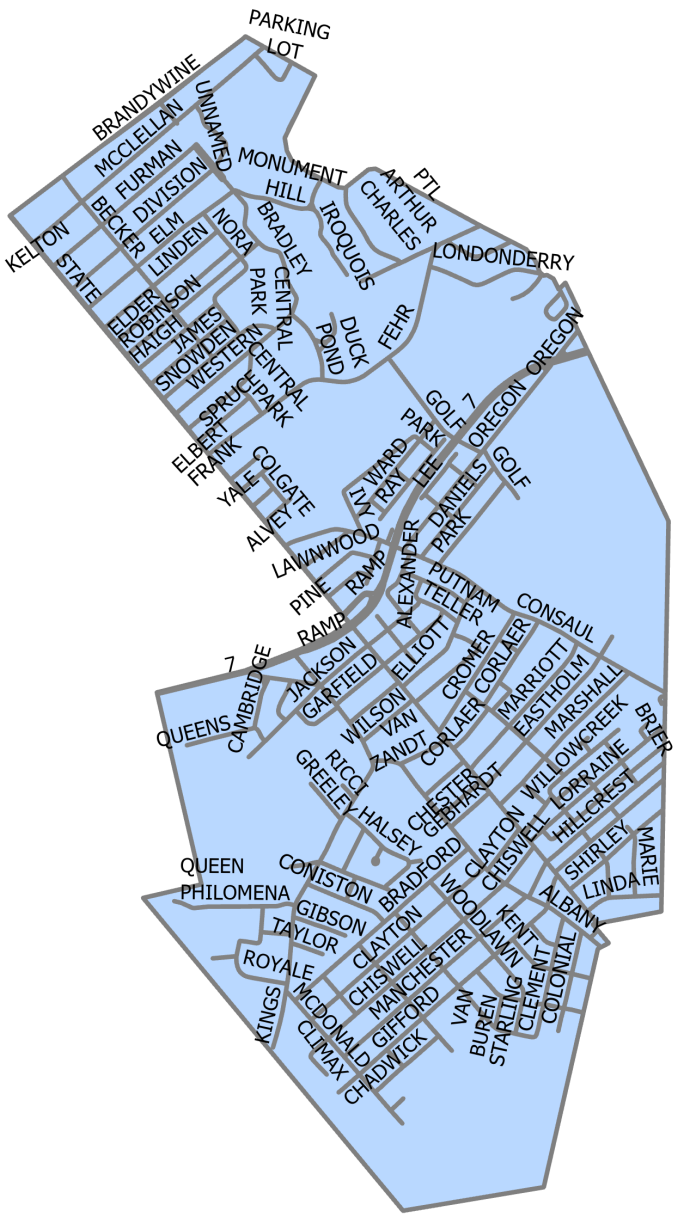

MAP OF DISTRICT #1

WOODLAWN - CENTRAL PARK

Showing Boundaries

**Tires, Building Materials and E-Waste
Are Not Collected Curbside.**

YARD WASTE SEASON RUNS FROM THE FIRST WORKING DAY
IN APRIL UNTIL THE FIRST WORKING DAY IN DECEMBER

WOODLAWN - CENTRAL PARK

District #1 - See Map on Reverse

The calendar below indicates your trash collection date from January 2023 to December 2023.

JANUARY 2023

S	M	T	W	T	F	S
1	2	3	4	5	6	7
8	9	10	11	12	13	14
15	16	17	18	19	20	21
22	23	24	25	26	27	28
29	30	31				

FEBRUARY 2023

S	M	T	W	T	F	S
			1	2	3	4
5	6	7	8	9	10	11
12	13	14	15	16	17	18
19	20	21	22	23	24	25
26	27	28				

MARCH 2023

S	M	T	W	T	F	S
			1	2	3	4
5	6	7	8	9	10	11
12	13	14	15	16	17	18
19	20	21	22	23	24	25
26	27	28	29	30	31	

DECEMBER 2023

S	M	T	W	T	F	S
					1	2
3	4	5	6	7	8	9
10	11	12	13	14	15	16
17	18	19	20	21	22	23
24	25	26	27	28	29	30
31						

-  - Collection Day  - Holiday
 - Collection/ White Goods Day

Waste Collection Pickup Starts at 6:15am